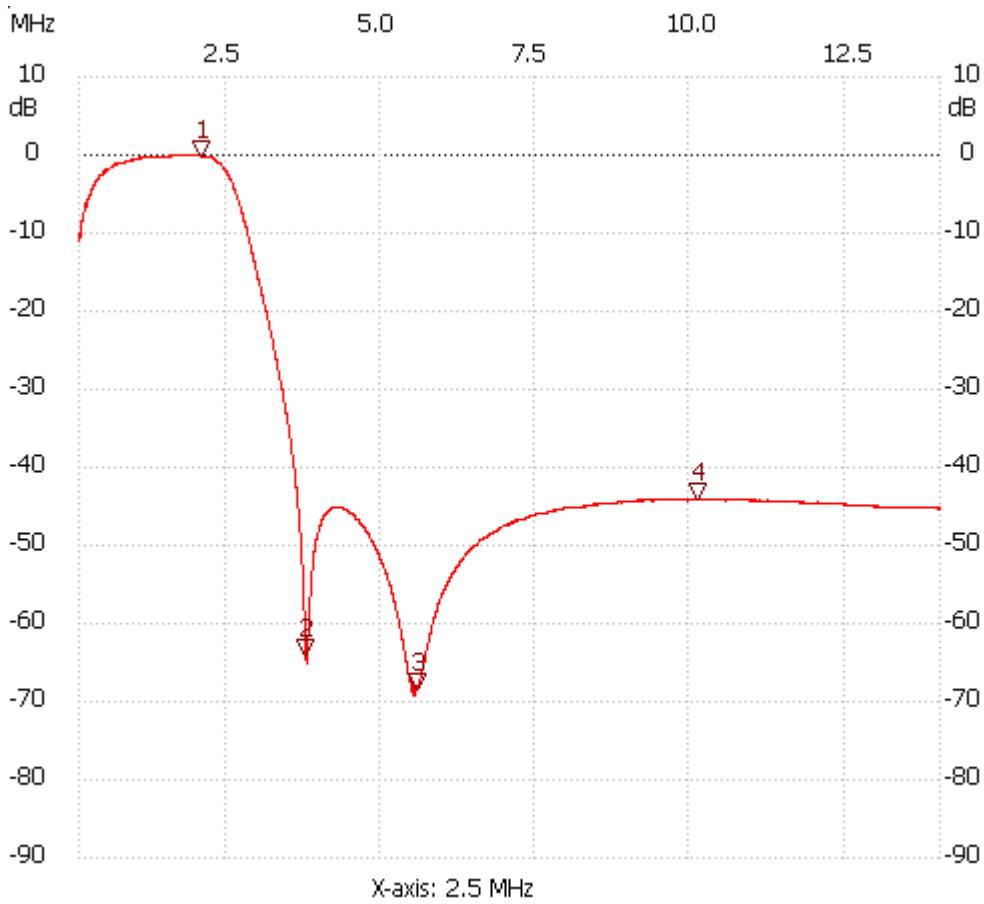

Startfreq: 0.100000 MHz; Stopfreq: 14.037212 MHz; Stepwidth: 2.788 kHz

Samples: 5000; Interrupt: 0 uS

;no\_label min :-69.31dB 5.542176MHz

Cursor 1:  
2.076692 MHz  
Channel 1: -0.13dB

Cursor 2:  
3.771796 MHz  
Channel 1: -64.02dB

Cursor 3:  
5.572844 MHz  
Channel 1: -68.53dB

Cursor 4:  
10.131224 MHz  
Channel 1: -44.22dB

Channel 1  
max :0.07dB 1.572064MHz