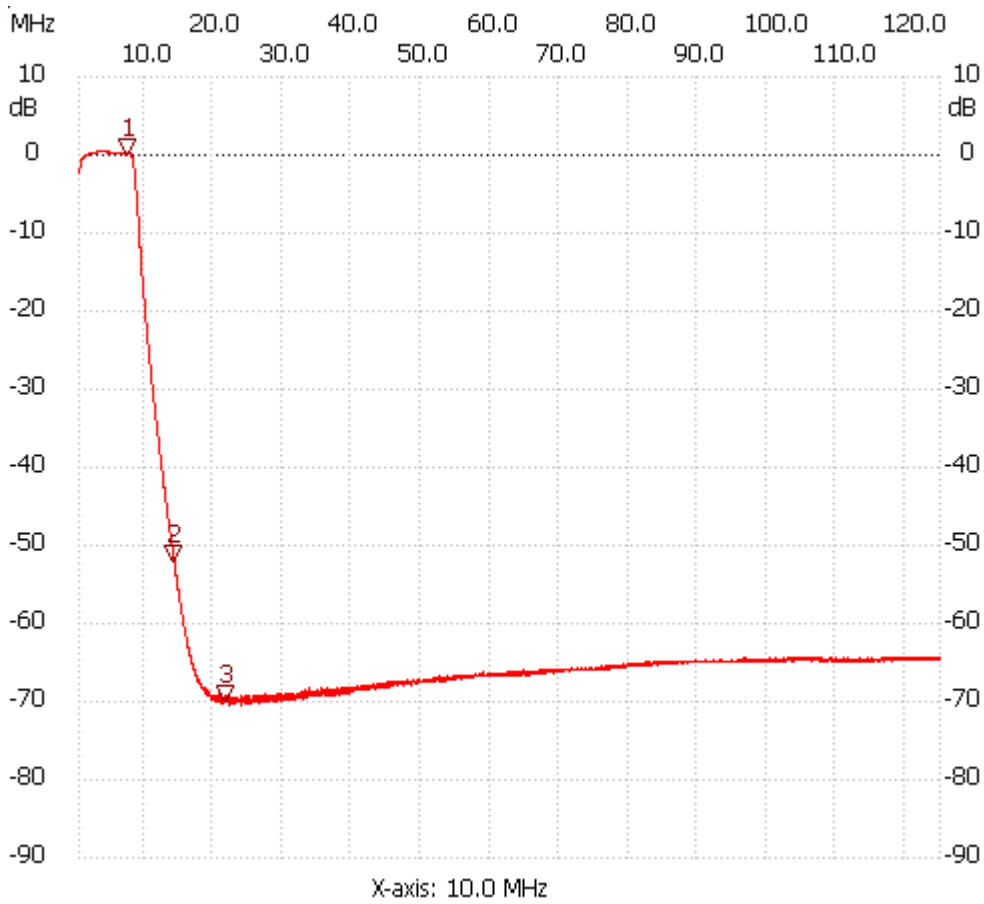

Startfreq: 0.500000 MHz; Stopfreq: 125.000095 MHz; Stepwidth: 24.905 kHz

Samples: 5000; Interrupt: 0 uS

;no_label

Cursor 1:

7.323970 MHz

Channel 1: 0.07dB

Cursor 2:

14.247560 MHz

Channel 1: -52.06dB

Cursor 3:

21.644345 MHz

Channel 1: -69.90dB

Channel 1

max :0.46dB 2.990500MHz

min :-70.49dB 22.167350MHz